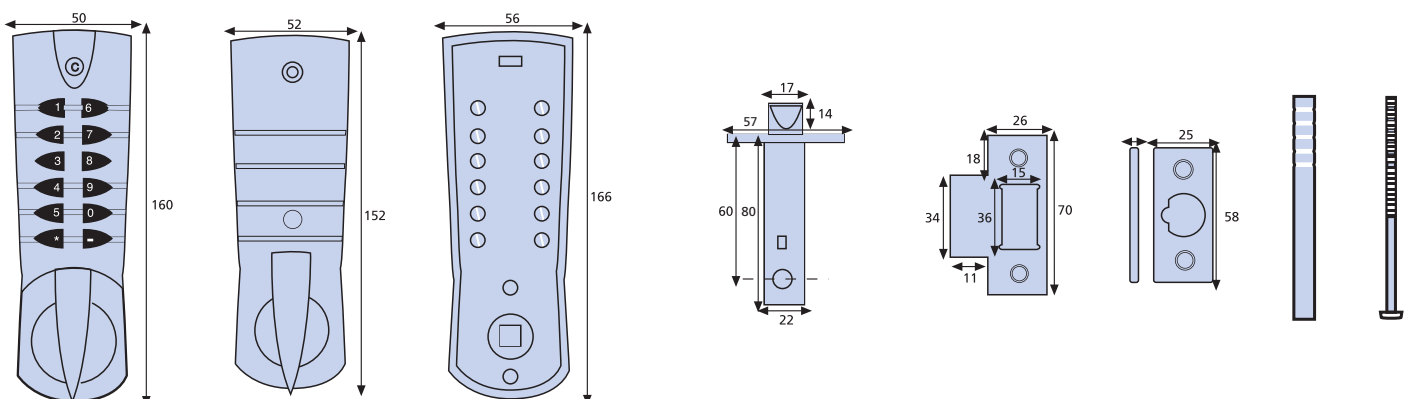

CODEMASTER DIGITAL DOOR LOCK

The **ERA Codemaster** has been enhanced with a new anti picking system, reinforced backplate, a metal latchbolt and improved fixing posts.

ERA Codemaster is a fully mechanical push button lock, suitable for regulating access in a variety of commercial, industrial and domestic applications. No keys or wiring required.

The lock is unlocked from the outside only through correct input of the user code and from the inside using an easy turn handle. Codemaster locks automatically on the spring latch bolt when the door is closed.

The security code can be reset in seconds using just a screwdriver, whilst the lock is fixed to the door. For added security, Codemaster has a 'primary key' feature - the first button pressed must be the primary key.

Codemaster is available in a range of colours and finishes.

Rebate sets and door repair plates are available.

ORDERING DETAILS

Codemaster Digital Door Lock

Gold	295-31
Gold with holdback	296-31
Grey	295-41
Grey with holdback	296-41
Silver	295-51
Silver with holdback	296-51
Red (RAL 3003)*	296-511
Blue (RAL 5002)*	296-541
Green (RAL 6016)*	296-591
Light Grey (RAL 7038)*	296-601
Black (RAL 9005)*	296-671

*with holdback

Codemaster Rebate Sets

Brass 13mm Rebate set	281-31
Brass 19mm Rebate set	282-31
Brass 25mm Rebate set	283-31
Satin 13mm Rebate set	281-51
Satin 19mm Rebate set	282-51
Satin 25mm Rebate set	283-51

All dimensions in mm.