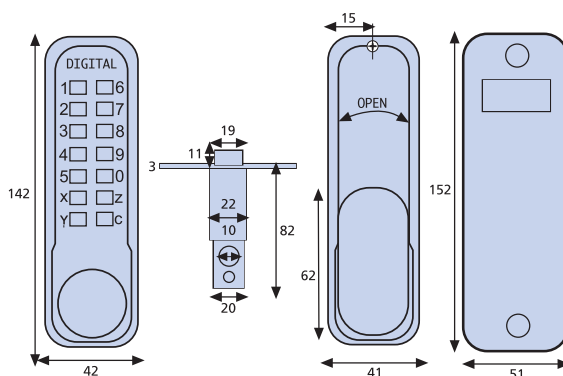

Digital Door Lock