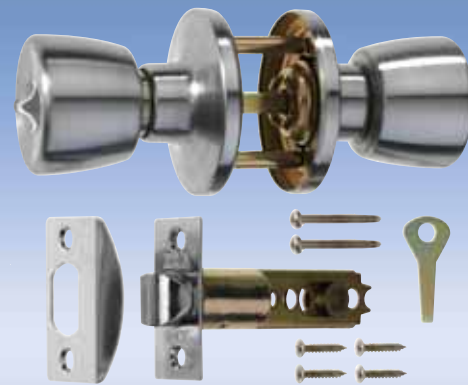

DOOR KNOB SETS

ENTRANCE LOCK SET AND TUBULAR LATCH

PASSAGE KNOB SET AND TUBULAR LATCH

PRIVACY KNOB SET AND TUBULAR LATCH

DUMMY KNOB

The **ERA Range of Door Knob Sets** consist of Entrance, Privacy, Passage and Dummy functions, which are designed to meet all customer requirements. Easy to install, each set is supplied with fitting instructions and templates. Tubular latches are adjustable from 60mm to 70mm.

The locks available in this range can be used in different environments, which means they are suitable for both commercial and domestic applications.

The **ERA Entrance Lock** has been designed for applications on front and back doors and can be locked from either inside or outside.

For bathroom and bedroom use, the external knob on the **ERA Privacy Lock** has an emergency release, combining safety and privacy.

The **ERA Passage Door Knob** is suitable for internal doors and as it is a non-locking knob set, it allows free access at all times.

The **ERA Dummy Door Knob** is suitable for internal doors and as is a non-locking single door knob, permanently fixed to the door and to be used in conjunction with a **Tubular Roller Latch**.

ORDERING DETAIL