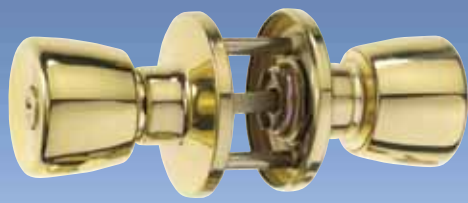

DOOR KNOB SETS

ENTRANCE LOCK SET AND TUBULAR LATCH

PASSAGE KNOB SET AND TUBULAR LATCH

PRIVACY KNOB SET AND TUBULAR LATCH

DUMMY KNOB

The **ERA Range of Door Knob Sets** consist of Entrance, Privacy, Passage and Dummy functions, which are designed to meet all customer requirements. Easy to install, each set is supplied with fitting instructions and templates. Tubular latches are adjustable from 60mm to 70mm.

The locks available in this range can be used in different environments, which means they are suitable for both commercial and domestic applications.

The **ERA Entrance Lock** has been designed for applications on front and back doors and can be locked from either inside or outside.

For bathroom and bedroom use, the external knob on the **ERA Privacy Lock** has an emergency release, combining safety and privacy.

The **ERA Passage Door Knob** is suitable for internal doors and as it is a non-locking knob set, it allows free access at all times.

The **ERA Dummy Door Knob** is suitable for internal doors and as is a non-locking single door knob, permanently fixed to the door and to be used in conjunction with a **Tubular Roller Latch**.

ORDERING DETAIL