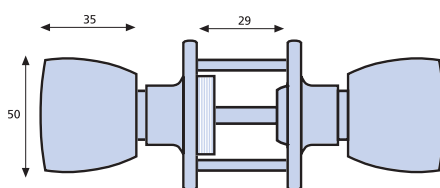

Door Knobs Sets

Passage and Dummy

Privacy

Entrance

All dimensions in mm.

RIM LOCKS

ERA's new range of **Rim Locks** are suitable for a variety of applications, including cottage doors and shed doors. The locks are double handed for use on both left and right handed doors, and are supplied with two steel keys.