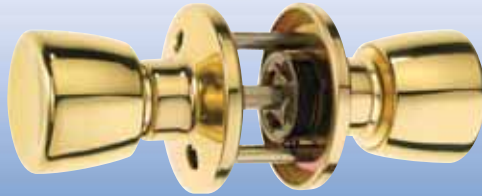

DOOR KNOB SETS

ENTRANCE LOCK SET AND TUBULAR LATCH

PASSAGE KNOB SET AND TUBULAR LATCH

PRIVACY KNOB SET AND TUBULAR LATCH

DUMMY KNOB

The **ERA Range of Door Knob Sets** consist of Entrance, Privacy, Passage and Dummy functions, which are designed to meet all customer requirements. Easy to install, each set is supplied with fitting instructions and templates. Tubular latches are adjustable from 60mm to 70mm.

The locks available in this range can be used in different environments, which means they are suitable for both commercial and domestic applications.

The **ERA Entrance Lock** has been designed for applications on front and back doors and can be locked from either inside or outside.

For bathroom and bedroom use, the external knob on the **ERA Privacy Lock** has an emergency release, combining safety and privacy.

The **ERA Passage Door Knob** is suitable for internal doors and as it is a non-locking knob set, it allows free access at all times.

The **ERA Dummy Door Knob** is suitable for internal doors and as is a non-locking single door knob, permanently fixed to the door and to be used in conjunction with a **Tubular Roller Latch**.

ORDERING DETAIL