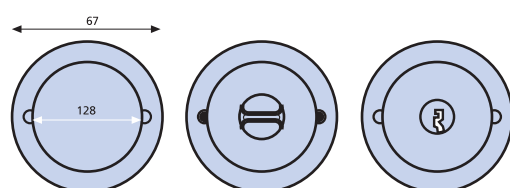

Entrance lock set brass finish, boxed	166-31
Entrance lock set brass finish, clam pack	166-32
Entrance lock set satin finish, boxed	166-51
Entrance lock set satin finish, clam pack	166-52

Dummy knob set brass finish, boxed	172-31
Dummy knob set brass finish, clam pack	172-32
Dummy knob set satin finish, boxed	172-51

Door Knobs Sets

Passage and Dummy

Privacy

Entrance

All dimensions in mm.

RIM LOCKS

ERA's new range of **Rim Locks** are suitable for a variety of applications, including cottage doors and shed doors. The locks are double handed for use on both left and right handed doors, and are supplied with two steel keys.