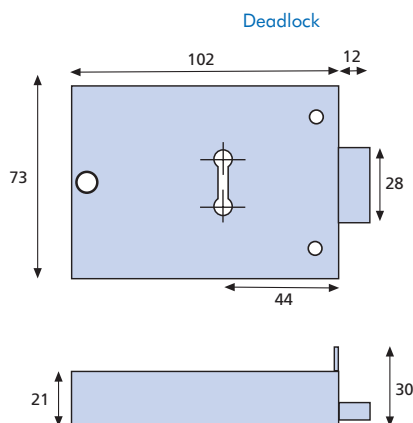

Door Knobs Sets

Passage and Dummy

Privacy

Entrance

All dimensions in mm.

RIM LOCKS

ERA's new range of **Rim Locks** are suitable for a variety of applications, including cottage doors and shed doors. The locks are double handed for use on both left and right handed doors, and are supplied with two steel keys.

ORDERING DETAILS

Deadlocks

102x73mm Black - with handle. Clam	176-10-2
102x73mm Black. Clam	176-42
102x73mm Black. Bulk	176-46

Sashlocks

152x105mm Black - with handle. Clam	177-10-2
152x105mm (6x4) Brass. Clam	177-32
152x105mm (6x4) Brass. Bulk	177-36
152x105mm (6x4) Grey. Clam	177-42
152x105mm (6x4) Grey. Bulk	177-46
143x73mm (5½x3) Brass. Clam	178-32
143x73mm (5½x3) Brass. Bulk	178-36
143x73mm (5½x3) Grey. Clam	178-32
143x73mm (5½x3) Grey. Bulk	178-36

DEADLOCK

SASHLOCK

All dimensions in mm.