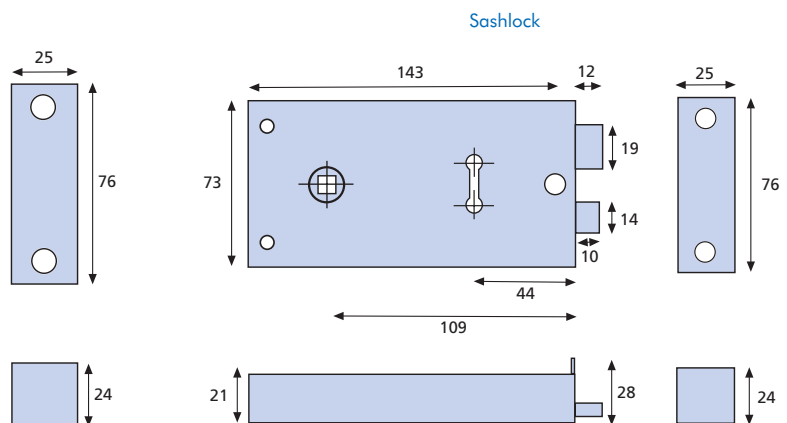

Door Knobs Sets

Passage and Dummy

Privacy

Entrance

All dimensions in mm.

RIM LOCKS

ERA's new range of **Rim Locks** are suitable for a variety of applications, including cottage doors and shed doors. The locks are double handed for use on both left and right handed doors, and are supplied with two steel keys.

ORDERING DETAILS

Deadlocks

102x73mm Black - with handle. Clam	176-10-2
102x73mm Black. Clam	176-42
102x73mm Black. Bulk	176-46

Sashlocks

152x105mm Black - with handle. Clam	177-10-2
152x105mm (6x4) Brass. Clam	177-32
152x105mm (6x4) Brass. Bulk	177-36
152x105mm (6x4) Grey. Clam	177-42
152x105mm (6x4) Grey. Bulk	177-46
143x73mm (5½x3) Brass. Clam	178-32
143x73mm (5½x3) Brass. Bulk	178-36
143x73mm (5½x3) Grey. Clam	178-32
143x73mm (5½x3) Grey. Bulk	178-36

DEADLOCK

SASHLOCK

All dimensions in mm.