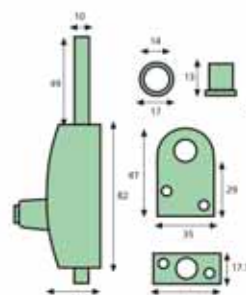

#### Spare Keys

Cut key	<b>591-56</b>
Key blank	<b>682-56</b>

Universal Pressbolt - Cut Key

Universal Pressbolt - Standard

Multi-Purpose Bolt

Patio Door Lock

All dimensions in mm.