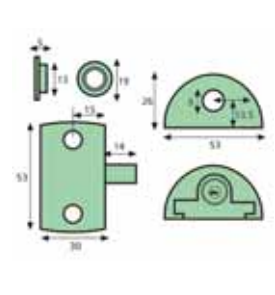

#### Spare Keys

Cut key	<b>591-56</b>
Key blank	<b>682-56</b>

Universal Pressbolt - Cut Key

Universal Pressbolt - Standard

Multi-Purpose Bolt

Patio Door Lock

All dimensions in mm.