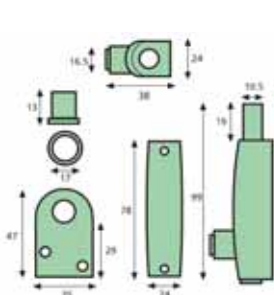

#### Spare Keys

Cut key	<b>591-56</b>
Key blank	<b>682-56</b>

Universal Pressbolt - Cut Key

Universal Pressbolt - Standard

Multi-Purpose Bolt

Patio Door Lock

All dimensions in mm.