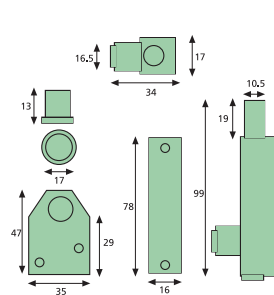

#### Spare Keys

Cut key	<b>591-56</b>
Key blank	<b>682-56</b>

Universal Pressbolt - Cut Key

Universal Pressbolt - Standard

Multi-Purpose Bolt

Patio Door Lock

All dimensions in mm.