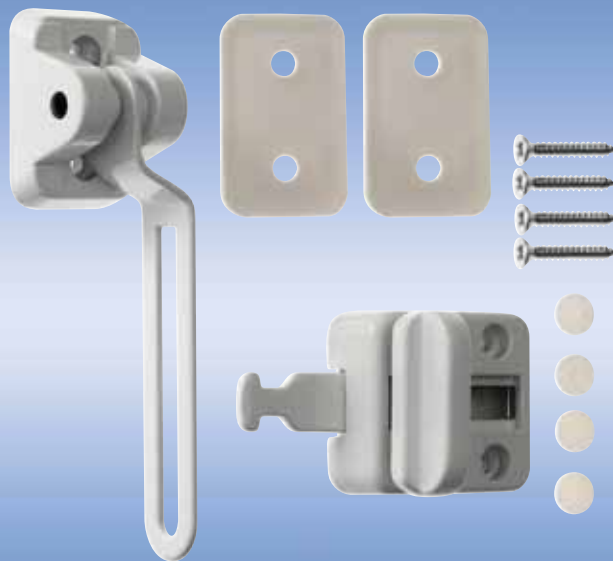

PVCU WINDOW LOCKS

The **ERA Sash Jammer** is ideal additional security for PVCU windows. It is simple to operate and easy to fit, and is non-handed for use on all applications. It is available as a standard product or with a key lock to secure the arm in place when the window is closed. If the home is left unoccupied for any length of time the key lock is ideal to ensure the windows are completely protected. The **ERA Sash Jammer** can also be fitted to a door, to provide excellent additional security.

The **ERA Ventilation Lock** has been designed especially for PVCU windows and doors. With its shaped and robust styling the ventilation lock is an excellent home safety device allowing the window to be opened for air flow but remain locked preventing entry through the window. It is simple and easy to use with no key required. It can be used on PVCU doors in the same way that a door chain is used, but as there is no chain, the door will not be scratched. As the product is non-handed it can be used for inward and outward opening doors. The ventilation lock is available in white and two different packing pieces are provided to cater for the differing heights between the leaf and frame.

SASH JAMMER AND LOCK

VENTILATION LOCK

ORDERING DETAILS

Sash Jammer - Pre-Packed

White (includes lock)	816-12
Brown (includes lock)	816-22

Sash Jammer - Bulk

White - Body only	816-15
White - Lock only	817-15
Brown - Body only	816-25
Brown - Lock only	817-25

2mm Packer for Sash Jammer

White	818-16
Brown	818-26

Ventilation Lock

White	812-12
White - Bulk	812-15
Brown	812-22
Brown - Bulk	812-25

Sash Jammer

Sash Jammer Lock

Ventilation Lock

All dimensions in mm.