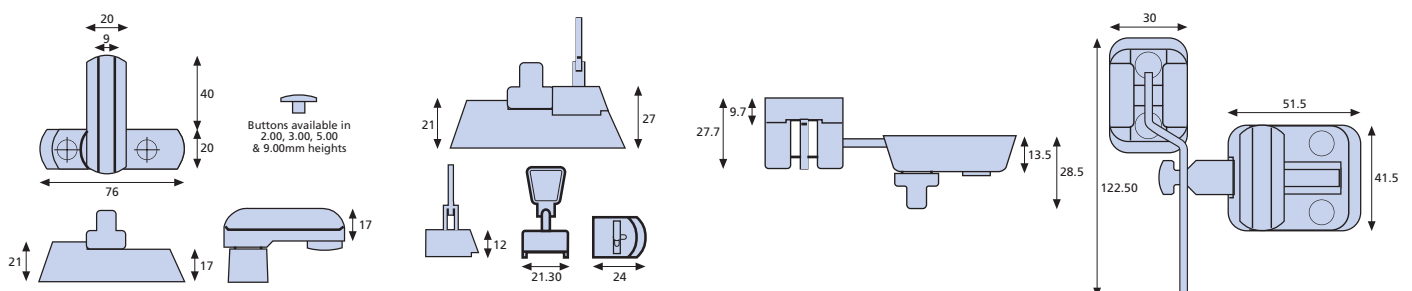

2mm Packer for Sash Jammer

White	818-16
Brown	818-26

Ventilation Lock

White	812-12
White - Bulk	812-15
Brown	812-22
Brown - Bulk	812-25

Sash Jammer

Sash Jammer Lock

Ventilation Lock

All dimensions in mm.