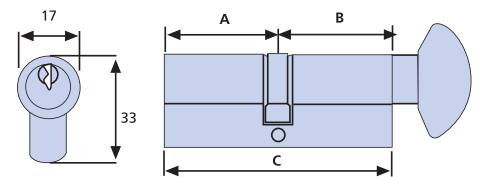

ORDERING DETAILS

Dimensions **No. of** **Finish**
(mm) **Pins**

A	B	C		
Single Euro Cylinders				
30	40	5	Satin	4030-51
30	40	5	Brass	4031-31

Euro Thumbturn Cylinders					
30	30	60	5	Satin	4100-51
30	30	60	5	Brass	4101-31

Further sizes available - please call Era sales for further information. Oval cylinders are also available. Clam-Packed available on certain product.

Single Euro Profile Cylinder

Double Euro Profile Cylinder

Euro Profile Thumbturn Cylinder

All dimensions in mm.