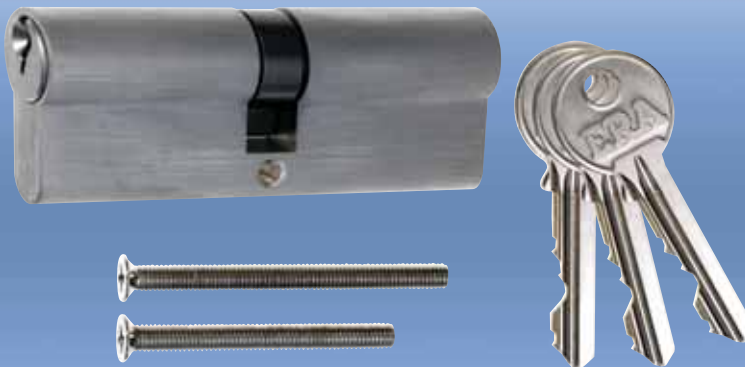

EURO PROFILE CYLINDERS

SINGLE EURO PROFILE CYLINDER

DOUBLE EURO PROFILE CYLINDER

DOUBLE PROFILE THUMBTURN CYLINDER

ERA offers a comprehensive selection of **Euro Profile Cylinders**, available in a vast number of sizes and types, complementing the Euro Cylinder operated Mortice Locks.

Available in both brass and satin finishes, the Euro Profile Cylinders are manufactured from solid brass incorporating either 5 pins (Standard), 6 pins (Security) and 6 pins (High Security).

The High Security 6 pin cylinders have anti-pick, hardened pins and four mushroom drivers, offering in excess of 100,000 key differs. (BS1303)

The **Single Euro Profile Cylinders**, allow opening from one side only. Ideal if security is required on one side and no access on the other.

The **Euro Thumbturn Cylinders** are ideal for locations that require controlled access from one direction and easy access from another.

The **High Security 6 pin Double Euro Cylinders** ensures controlled access from both sides of the lock.

Master Keying and Cylinders To Pass are available to special order. Each cylinder is supplied with 3 keys.