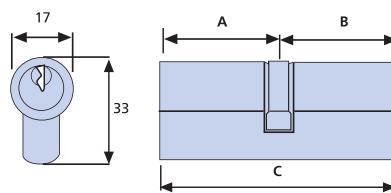

ORDERING DETAILS

Dimensions **No. of** **Finish**
(mm) **Pins**

A	B	C		
Single Euro Cylinders				
30	40	5	Satin	4030-51
30	40	5	Brass	4031-31

Euro Thumbturn Cylinders					
30	30	60	5	Satin	4100-51
30	30	60	5	Brass	4101-31

Euro Profile Thumbturn Cylinder

All dimensions in mm.