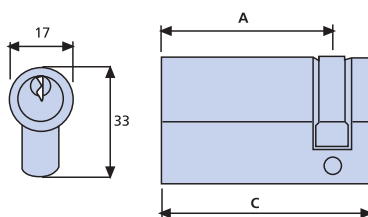

ORDERING DETAILS

Dimensions **No. of** **Finish**
(mm) **Pins**

A	B	C		
Single Euro Cylinders				
30	40	5	Satin	4030-51
30	40	5	Brass	4031-31

Euro Thumbturn Cylinders					
30	30	60	5	Satin	4100-51
30	30	60	5	Brass	4101-31

Euro Profile Thumbturn Cylinder

All dimensions in mm.